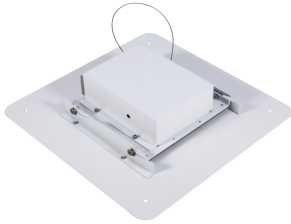

WL-SF Series

White Plate

Bronze Plate

Back View

Side View

Easy Install

Driver Info

Type: Constant Current
 100-277Vac: Yes
 277-480Vav: No
 Input Watts: 20W
 Operating Temp: -25°C ~ 50°C

LED Info

Watts: 20W
 Color Temp: 5000K
 Power factor: >0.90
 L70 Lifespan: 50000
 Efficacy: 140LPW

Applications:

Under Soffit

Gas station

Enterway

Color: White
 5 Year Warranty

Dimensions:

WL-SF Series

Packaging Information

Item	LED Canopy/Soffit Luminaire
Qty/CTN	4pcs
Carton Dimension	53.5*29.5*54.5CM
NW./CTN	9.28KG
GW./CYN	11.15KG
Qty per Pallet	128PCS
20GP	1440PCS
40GP	2752PCS
40HQ	3104PCS
45HQ	3520PCS