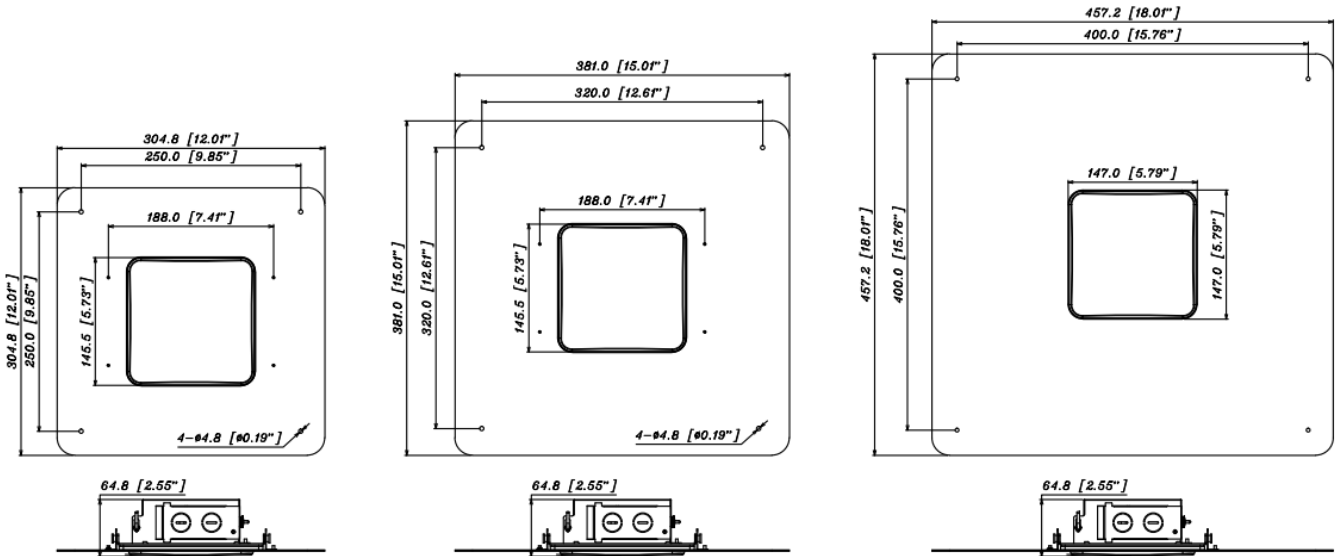

LED Info

Watts: 20W
 Color Temp: 5000K
 Power factor: >0.90
 L70 Lifespan: 50000
 Efficacy: 140LPW

Applications:

Under Soffit

Gas station

Enterway

Color: White
 5 Year Warranty

Dimensions:

WL-SF Series

Packaging Information

Item	LED Canopy/Soffit Luminaire
Qty/CTN	4pcs
Carton Dimension	53.5*29.5*54.5CM
NW./CTN	9.28KG
GW./CYN	11.15KG
Qty per Pallet	128PCS
20GP	1440PCS
40GP	2752PCS
40HQ	3104PCS
45HQ	3520PCS