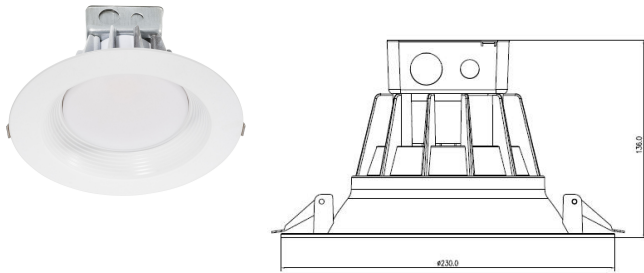

D518-KT-XXXX

Size :
Φ 230x136mm(9.06x5.35")

Features

- Energy efficient: save up to 80% in energy costs
- High lumen output
- Mercury-free
- Instant-on light
- 50,000 hours at 70% lumen maintenance rated life
- CCT:2700-5000K
- 5 years manufacturer warranty

Technical Characteristics:

Color Temperature 3000K/4000K/5000K
 CRI >90
 Lumen 2000 lms
 Input Power 25 W
 Input Voltage 110-277V AC
 CRI >80/90

Application:

Home, Office, Shopping Malls

Installation Instructions