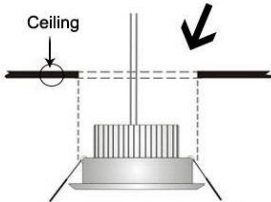

D518-KT-XXXX

Size :
Φ 230x136mm(9.06x5.35")

Features

- Energy efficient: save up to 80% in energy costs
- High lumen output
- Mercury-free
- Instant-on light
- 50,000 hours at 70% lumen maintenance rated life
- CCT:2700-5000K
- 5 years manufacturer warranty

- 1** According to the down light to open the hole size .

- 2** Connect to the power

- 3.**

Finish install turn on the switch.

Others

Warranty time: 5 years

To prevent injury or damage to property, this product must be installed in accordance to National Electrical Code (NFPA70) in the US or Canadian Electrical Code (CSA 22.1) in Canada.