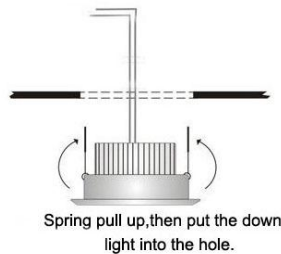

D518-KT-XXXX

Size :
Φ 230x136mm(9.06x5.35")

Features

- Energy efficient: save up to 80% in energy costs
- High lumen output
- Mercury-free
- Instant-on light
- 50,000 hours at 70% lumen maintenance rated life
- CCT:2700-5000K
- 5 years manufacturer warranty

- 1** According to the down light to open the hole size .

- 2** Connect to the power

- 3.**

Finish install turn on the switch.

Others

Warranty time: 5 years

To prevent injury or damage to property, this product must be installed in accordance to National Electrical Code (NFPA70) in the US or Canadian Electrical Code (CSA 22.1) in Canada.