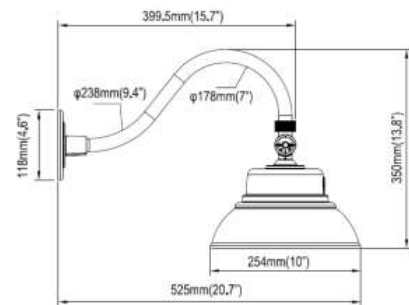

Operating conditions

Max Operating temperatures: -40°C TO 50°C

Application: Outdoor/Indoor

Operating Humidity: 20%- 90% RH

Storage Temperature: -30°C TO 80°C