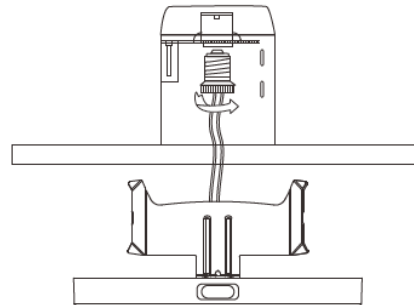

Order Information

Packaging Information

40pcs/CTN Dimension: 15.2\"L x 8.3\"W x 15.4\"H (385mmx210mmx390mm)

Installation

J-BOX Mount

5\" / 6\" Retrofit