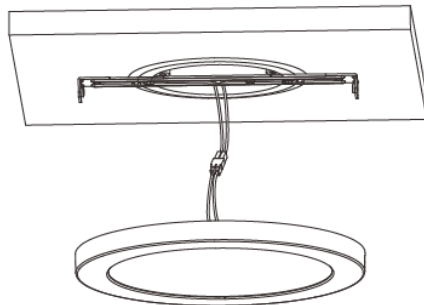

Order Information

Packaging Information

40pcs/CTN Dimension: 15.2\"L x 8.3\"W x 15.4\"H (385mmx210mmx390mm)

Installation

J-BOX Mount

5\" / 6\" Retrofit