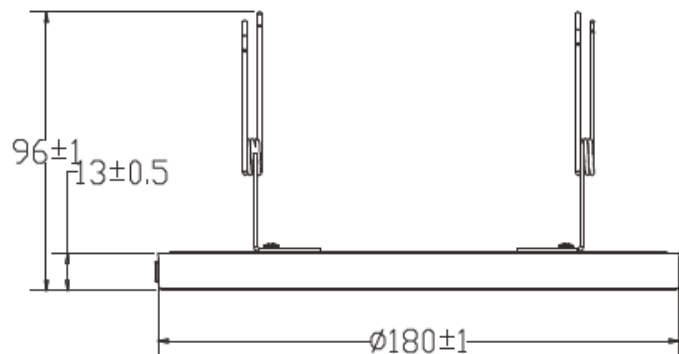

-30°C TO 80°C

Storage Humidity:

10%- 90% RH

Application:

Indoor

Dimensions

Ø180mm X H 13 mm (Ø 7" X H 0.5")

KLBR12FDLXX6I

Order Information

Packaging Information

40pcs/CTN Dimension: 15.2\"L x 8.3\"W x 15.4\"H (385mmx210mmx390mm)

Installation

J-BOX Mount

5\" / 6\" Retrofit