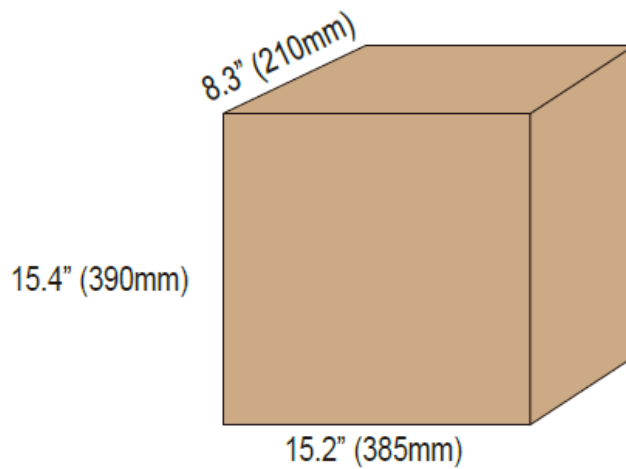

-30°C TO 80°C

Storage Humidity:

10%- 90% RH

Application:

Indoor

Dimensions

Ø180mm X H 13 mm (Ø 7" X H 0.5")

KLBR12FDLXX6I

Order Information

Packaging Information

40pcs/CTN Dimension: 15.2\"L x 8.3\"W x 15.4\"H (385mmx210mmx390mm)

Installation

J-BOX Mount

5\" / 6\" Retrofit