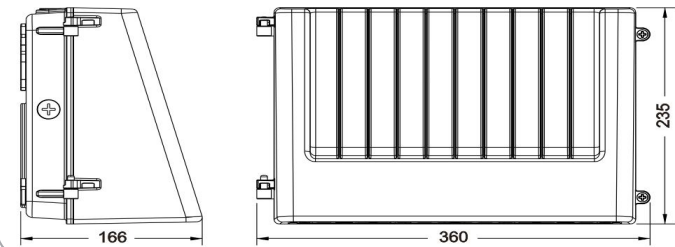

Technical Specifications

Listings

UL Listing:

UL code: E473338

IP65: Suitable for wet locations

Light Distribution Testing Parameters

DATA OF LAMP		PHOTOMETRIC DATA Eff: 120.31 lm/W			
MODEL		Imax (cd)	1558	S/MH (C0/180)	1.55
NOMINAL POWER (W)	40	LOR (%)	100.0	S/MH (C90/270)	0.84
RATED VOLTAGE (V)	120	TOTAL FLUX (lm)	4861.53	η UP, DN (C0-180)	0.1, 67.4
NOMINAL FLUX (lm)	4861.19	CIE CLASS	DIRECT	η UP, DN (C180-360)	0.2, 32.3
LAMPS INSIDE	1	η up (%)	0.3	CIBSE SHR NOM	1.25
TEST VOLTAGE (V)	120.0	η down (%)	99.7	CIBSE SHR MAX	1.35

Operating conditions

Operating temperatures:

-20°C TO 45°C

Operating Humidity:

20%-90% RH

Storage Temperature

-30°C TO 80°C

Storage Humidity:

10%-95% RH

Application:

Indoor/Outdoor

Others

Warranty time: 5 years

Optional accessories: Surge Protection

Device / Photocell

Notice for Users

- Please turn off power before install or change assembly parts.
- The input voltage and lamps should be matched, after connecting the power line, Please make sure the wiring section is insulated.
- No-professionals, must not install and disassemble the lamps.