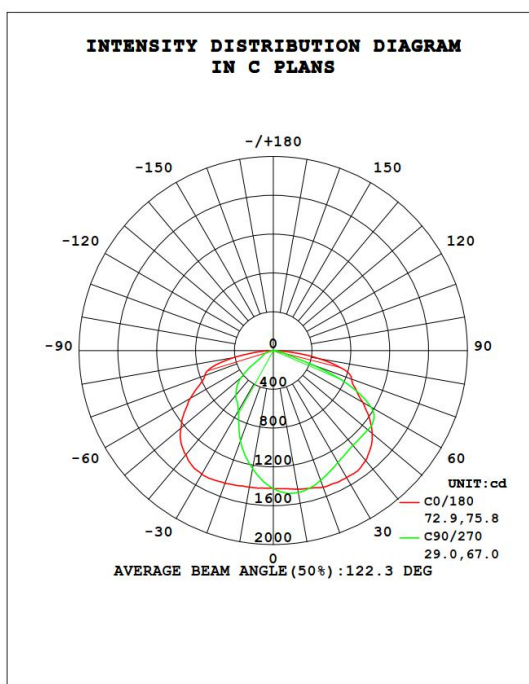

KLSN40FWP4K-CT4A1-[S; blank][P; blank]

Order Information

KL	-	SN	-	40	-	FWP	-	XX	-	CT4A1	-	Surge device (S)	-	Photocell (P)
KL	-	SN	-	40	-	FWP	-	4K 4K5 5K 5K7	-	CT4A1	-	S BLANK	-	P BLANK
KL	-	SN	-	40	-	FWP	-		-		-		-	

Lux Chart/Photometrics