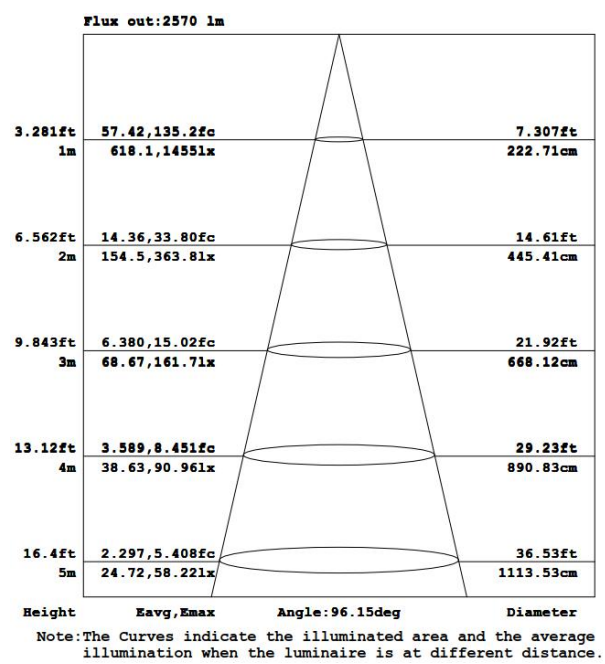

KLSN40FWP4K-CT4A1-[S; blank][P; blank]

Order Information

KL	-	SN	-	40	-	FWP	-	XX	-	CT4A1	-	Surge device (S)	-	Photocell (P)
KL	-	SN	-	40	-	FWP	-	4K 4K5 5K 5K7	-	CT4A1	-	S BLANK	-	P BLANK
KL	-	SN	-	40	-	FWP	-		-		-		-	

Lux Chart/Photometrics